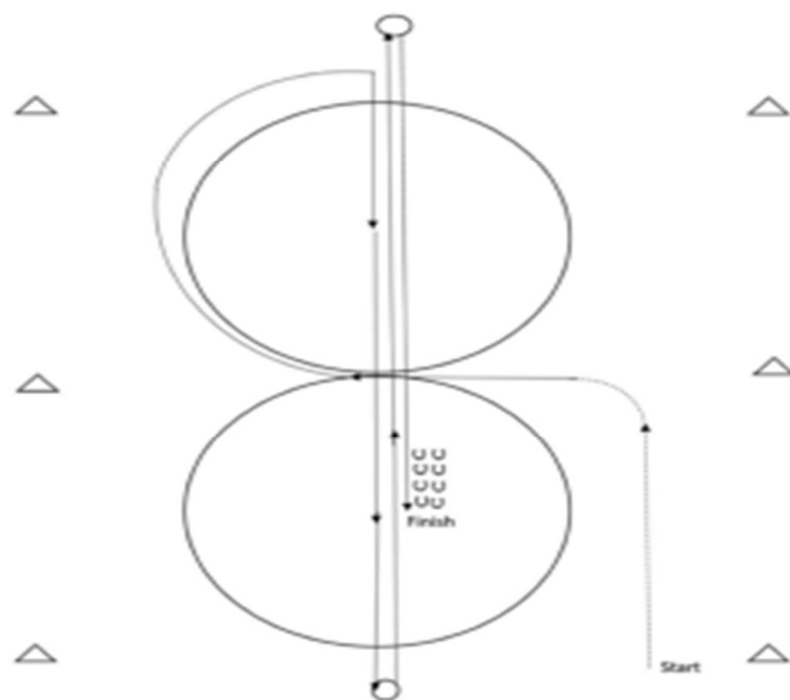

## Ranch Horse Reining Pattern #1

---

Trot to center of Arena, Stop. Start pattern facing towards Judge.

1. Beginning on the right lead Lope one circle to the right, Change Leads to the left.
2. Complete one circle to the left, Change leads to the right and go to the top of arena.
3. Run down center of arena past the end marker and come to stop.
4. Complete 1 ½ spins to right
5. Run to the other end of the arena, past the end marker and come to a stop.
6. Complete 1 ½ spins to the left.
7. Run past the center marker, stop, back 10 feet.
8. Hesitate to complete pattern.