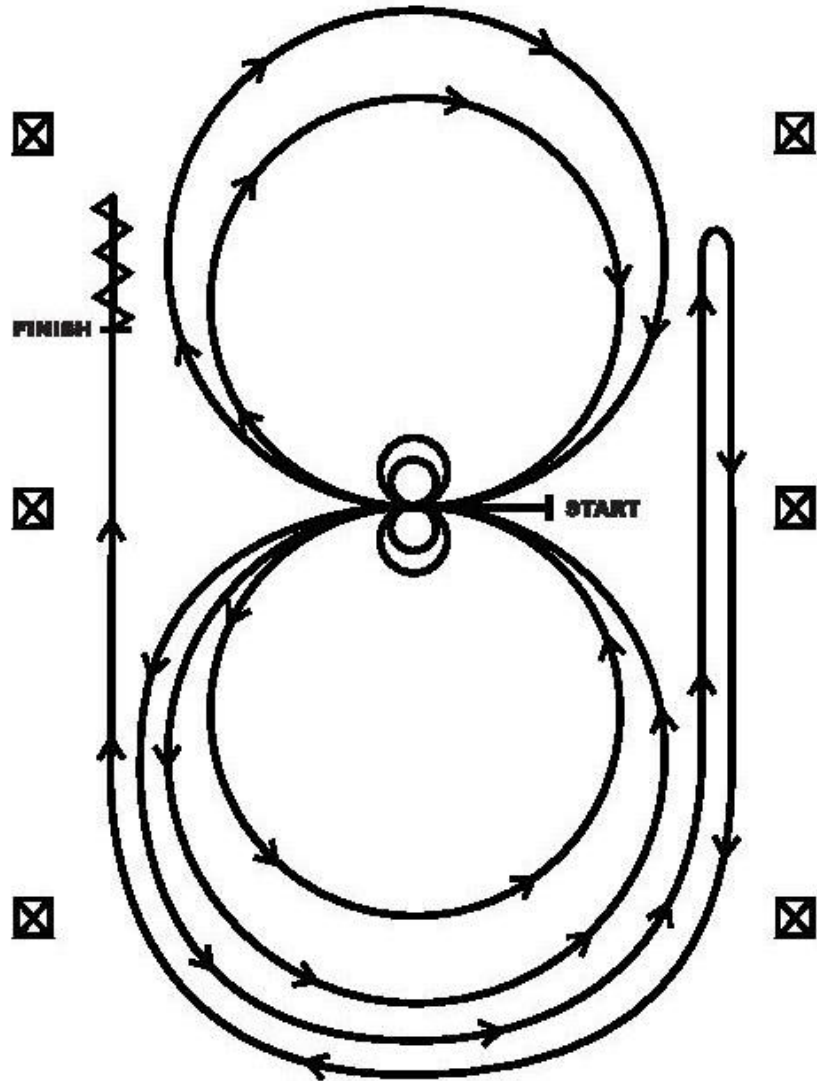

## Pattern A

## Pattern A

Horses may walk or jog to the centre of the arena. Horses must walk or stop prior to starting the pattern. Beginning at the centre of the arena facing the left wall or fence.

1. Beginning on the left lead, complete two circles to the left. Stop at the centre of the arena. Hesitate.
2. Complete two spins to the left. Hesitate.
3. Beginning on the right lead, complete two circles to the right. Stop at the centre of the arena. Hesitate.
4. Complete two spins to the right. Hesitate.
5. Beginning on the left lead, go around the end of the arena, run down the right side of the arena past the centre marker, stop and roll back right.
6. Continue around the end of the arena to run down the left side of the arena past the centre marker. Stop. Back up. Hesitate to demonstrate completion of the pattern.